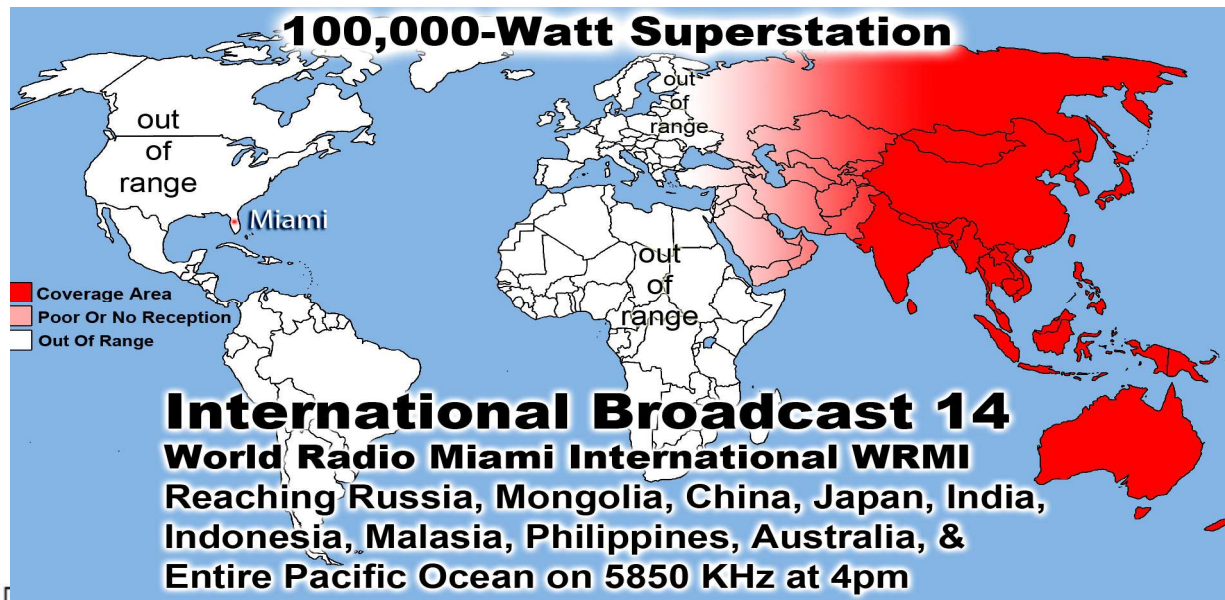

Use Back Entrance Sunday & Wednesday Nights

Last Weeks Offering: $1,971.00
Last Weeks Attendance: 227 + children
Prayer Requests last week: 16
Bible Class Tuesday-Friday William 10AM
Baptized : Bonn Ortloft

Prison Chaplain: Eddie Frazier
Baptized Last Sunday: 6
Prison Baptisms 2017: 493
Prison Baptisms 2016: 793
since 1998 - Over 19,000 Souls

FEEDING THE POOR & HOMELESS

Sunday:	Coffee & Donuts 9 am before Sunday school	200
	Breakfast Burritos 10 am – 10:30 am	75
	Lunches in the fellowship hall @ 12:30	225
	To-go plates for sick & shut-ins/sacks sweets & bread	200
	Homeless Street People out Kitchen Window/	50
Monday:	Coffee, Donuts or Sweet Rolls	120
	Bologna Sandwiches & soup 9am-12 Noon	60
Tuesday:	Coffee, Donuts or Sweet Rolls	120
	Bologna Sandwiches & soup 9am-12 Noon	60
Wednesday:	Coffee, Donuts or Sweet Rolls	120
	Bologna Sandwiches & soup 9am-12 Noon	60
	Wednesday Night Supper for poor before Bible Study	175
Thursday:	Coffee, Donuts or Sweet Rolls	120
	Bologna Sandwiches & soup 9am-12 Noon	60
Friday:	Coffee, Donuts or Sweet Rolls	120
	Bologna Sandwiches & soup 9am-12 Noon	110

Approximately 2,000 Meals Per Week
OVER 100,000 meals per year

Brethren Lifeline Chaplaincy visits those patients regularly offering spiritual support, encouragement, Call lifeline at 214-678-0303 & give them a name of someone to visit.

The Next LADIES DAY is on September 9th. If You Can't Bring Food, Please Just Bring Yourself!! Call Vickie Williams w/Questions 214-821-2123