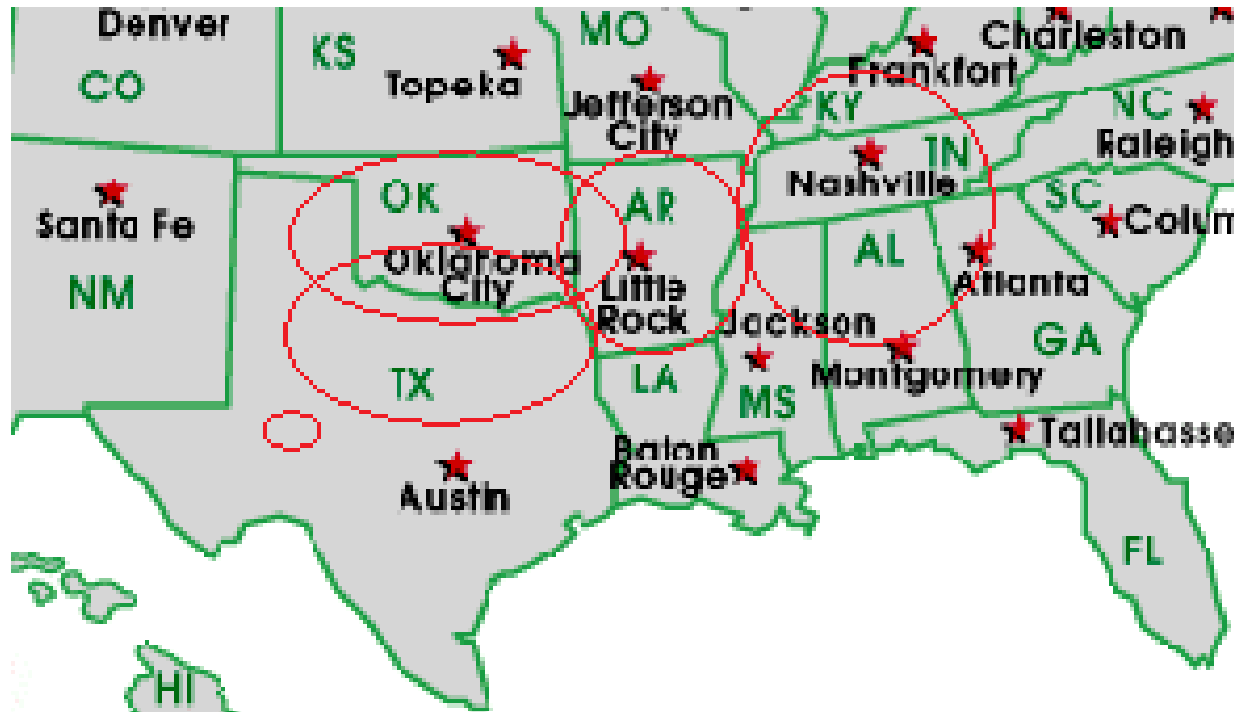

Teaching Expository Preaching Broadcasting Where Our Church of Christ Colleges & Schools/Preaching Are Located

**Pledged - 1 of 3 Antennas for - 2016 -
OUR WORSHIP SERVICE BROADCASTED BY WORLD CHRISTIAN
BROADCASTING - A CHURCH OF CHRIST STATION we are going to need
help with 2 more antennas RADIO MADAGASCAR BROADCASTING
Three 100,000 Watt Directional Antennas from the Indian Ocean**

**KKGM 1630AM @ 11am DFW & All North Texas
Abilene 1340AM sharing the Change Movement
Radio Oklahoma City 960 AM all of Oklahoma
Radio Searcy & All of Ark. 99.1FM &1300AM
Radio Nashville, TN, S. KY, N. AL, and N. MS**

*We have done so much, for so long, with so little,
we are now fully qualified to do anything with nothing.
That is what faith is ...*